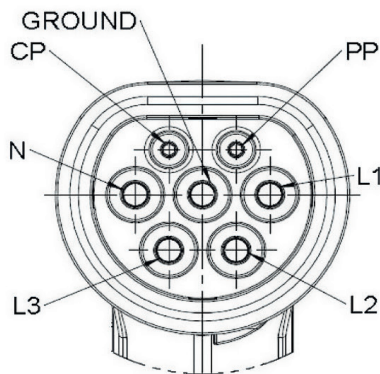

### CHARACTERISTICS:

- **Operating Current**.....63 A
- **Operating Voltage**.....400 V AC
- **Operating Temp**.....-40 to 50 °C
- **Mono / Tri Phase**
- **Cable length**.....5 to 10 m
- **CE 3<sup>rd</sup> party certification**
- **Raydiall part number**:...R297CAZ10X00