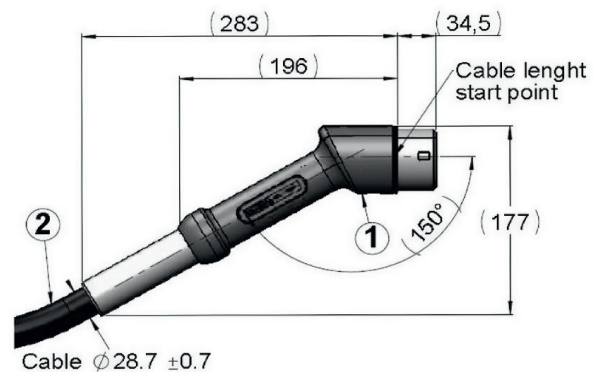

### CHARACTERISTICS:

- **Operating Current**.....63 A
- **Operating Voltage**.....400 V AC
- **Operating Temp**.....-40 to 50 °C
- **Mono / Tri Phase**
- **Cable length**.....5 to 10 m
- **CE 3<sup>rd</sup> party certification**
- **Raydiall part number**:...R297CAZ10X00